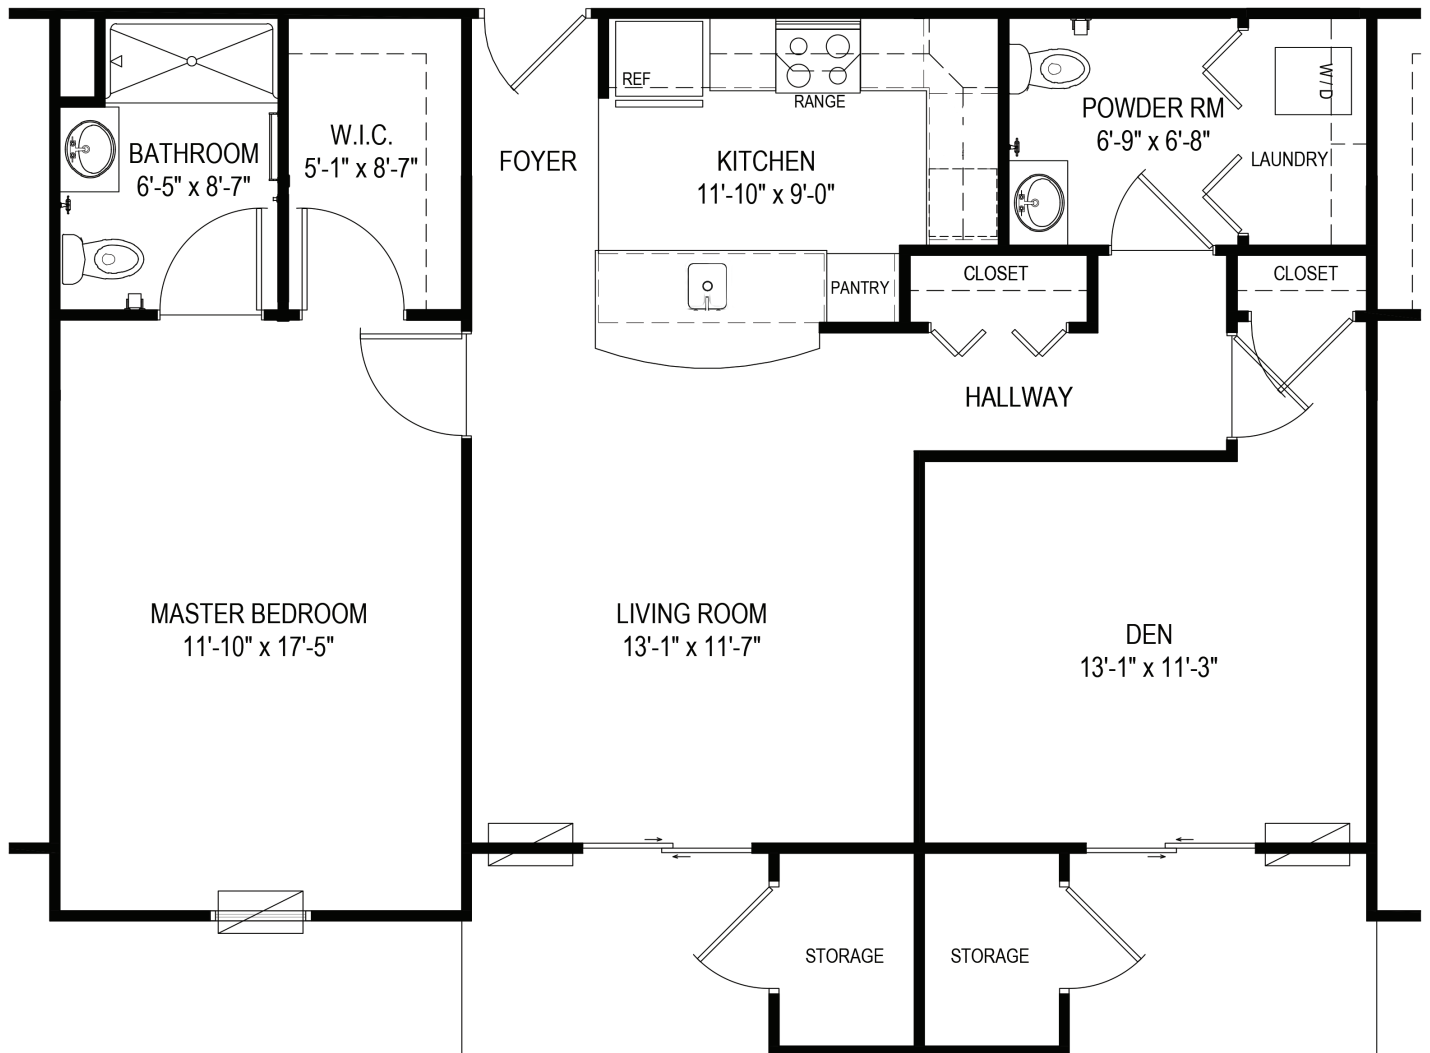

# The Cypress

Upgraded 1 Bedroom with Den, 1.5 Baths  
1,038 Square Feet