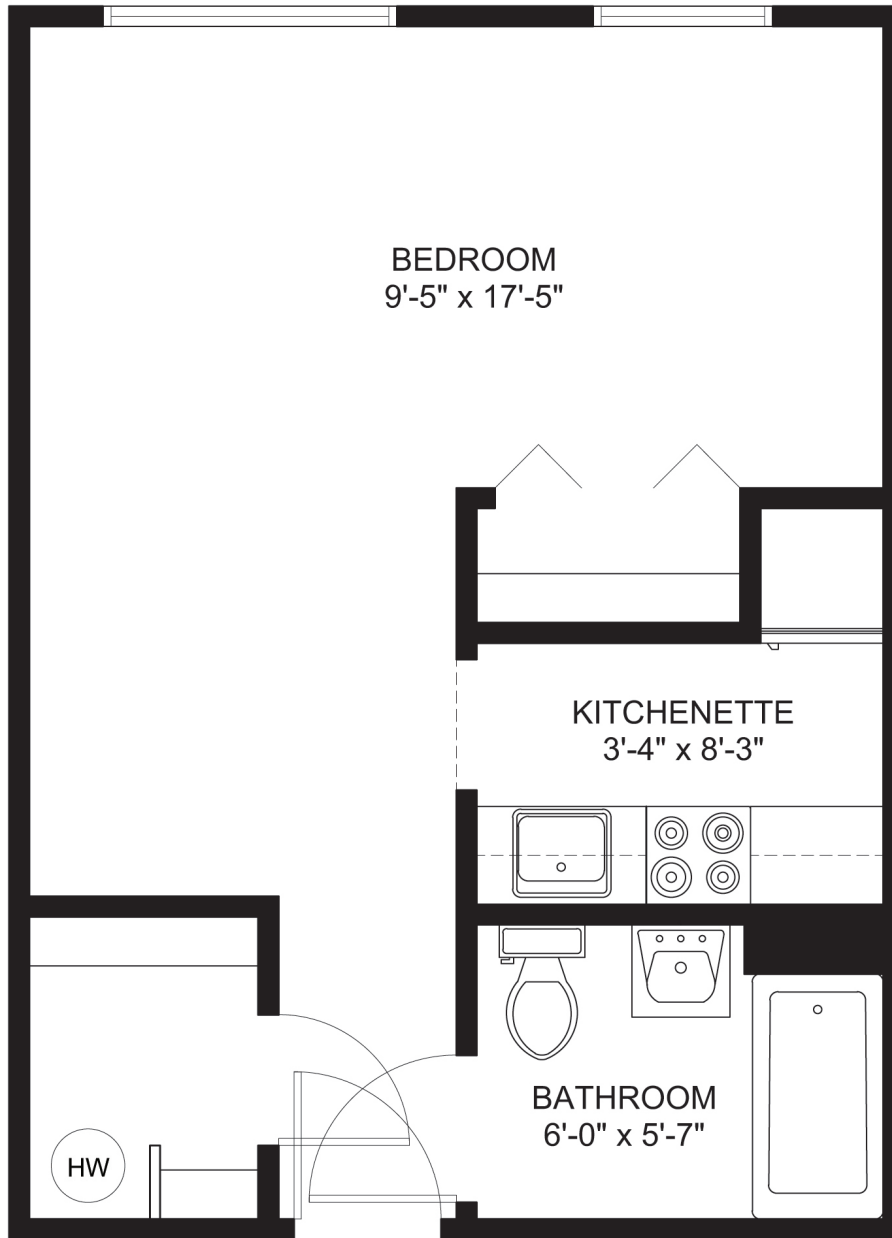

# Personal Care Services Neighborhood

Studio  
237 Square Feet