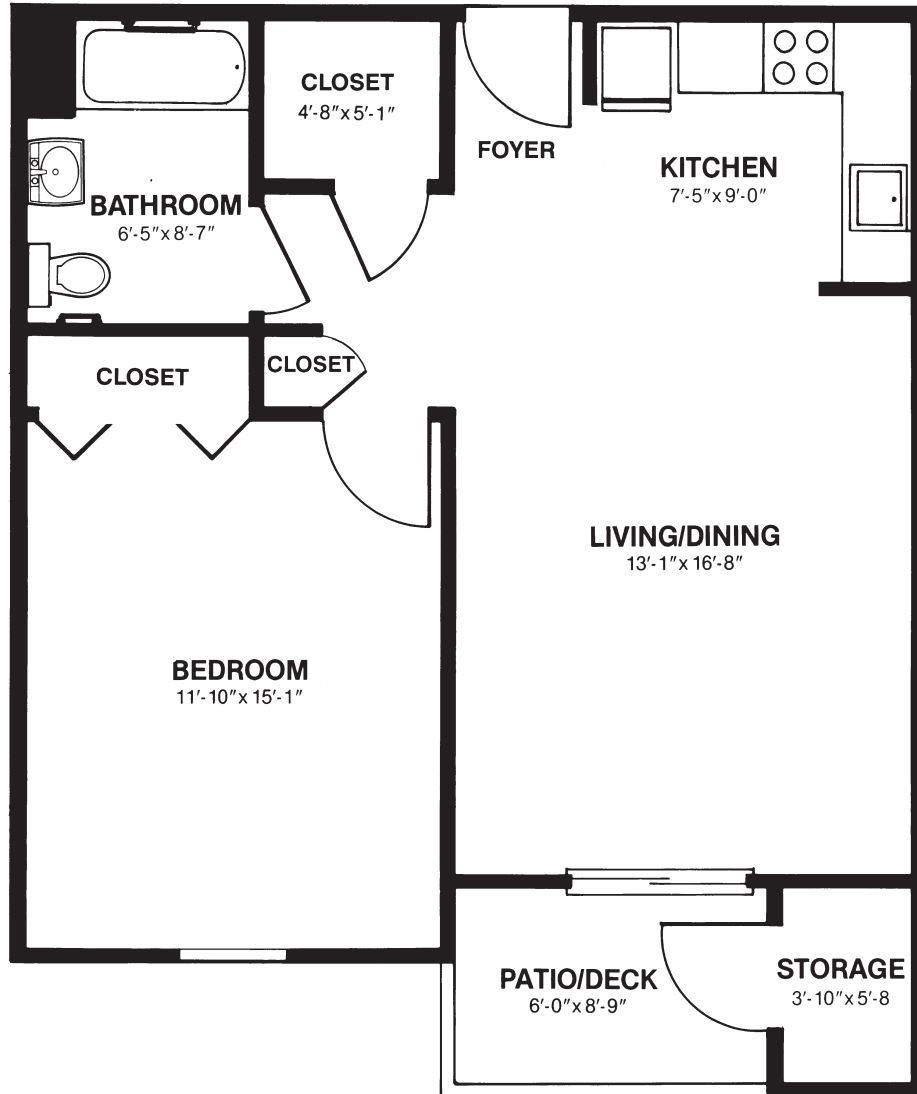

# The Laurel

Upgraded 1 Bedroom, 1 Bath  
624 Square Feet