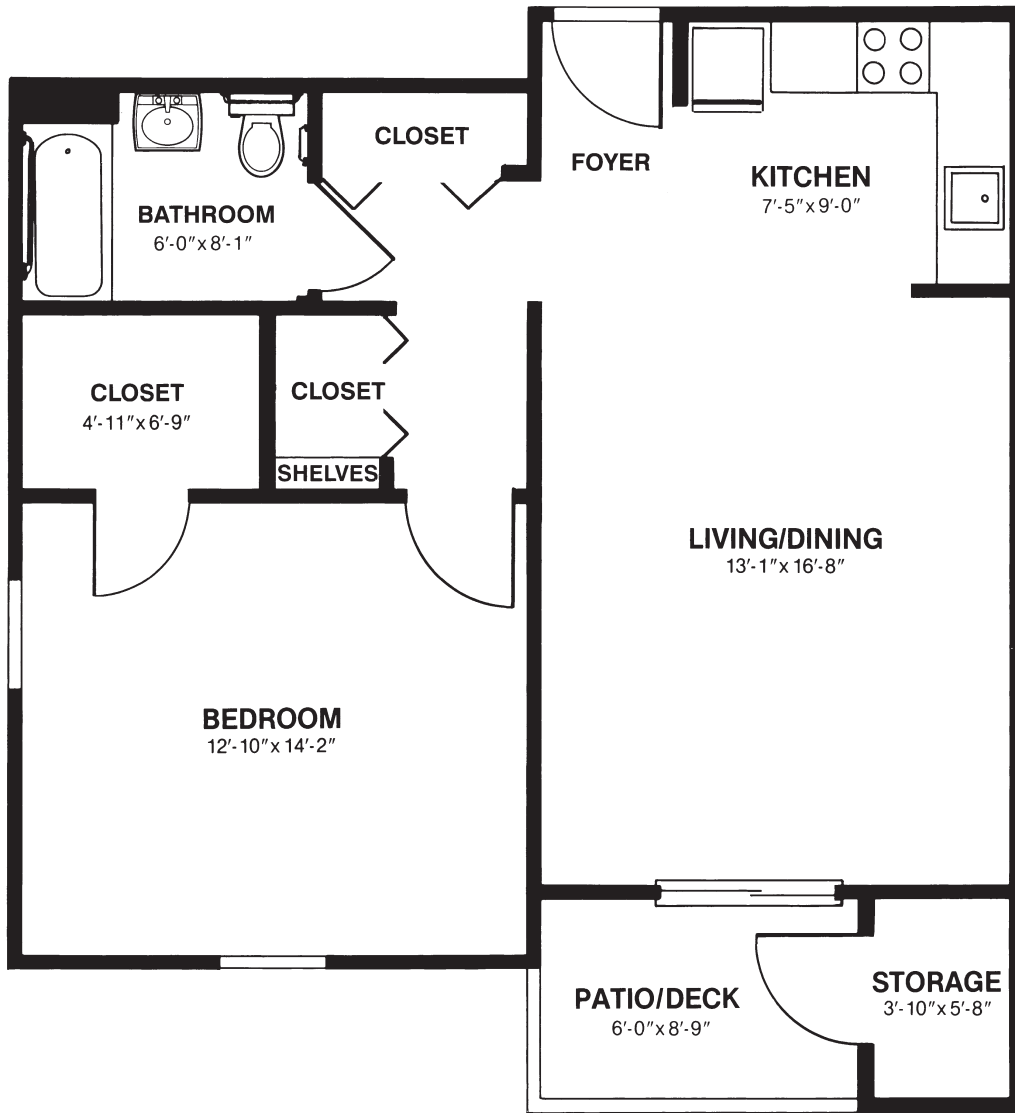

The Dogwood

Upgraded Corner 1 Bedroom, 1 Bath
672 Square Feet

CRESTWOOD MANOR
A SPRINGPOINT COMMUNITY

50 Lacey Road, Whiting, NJ 08759
crestwoodmanoronline.org • 866-662-7359