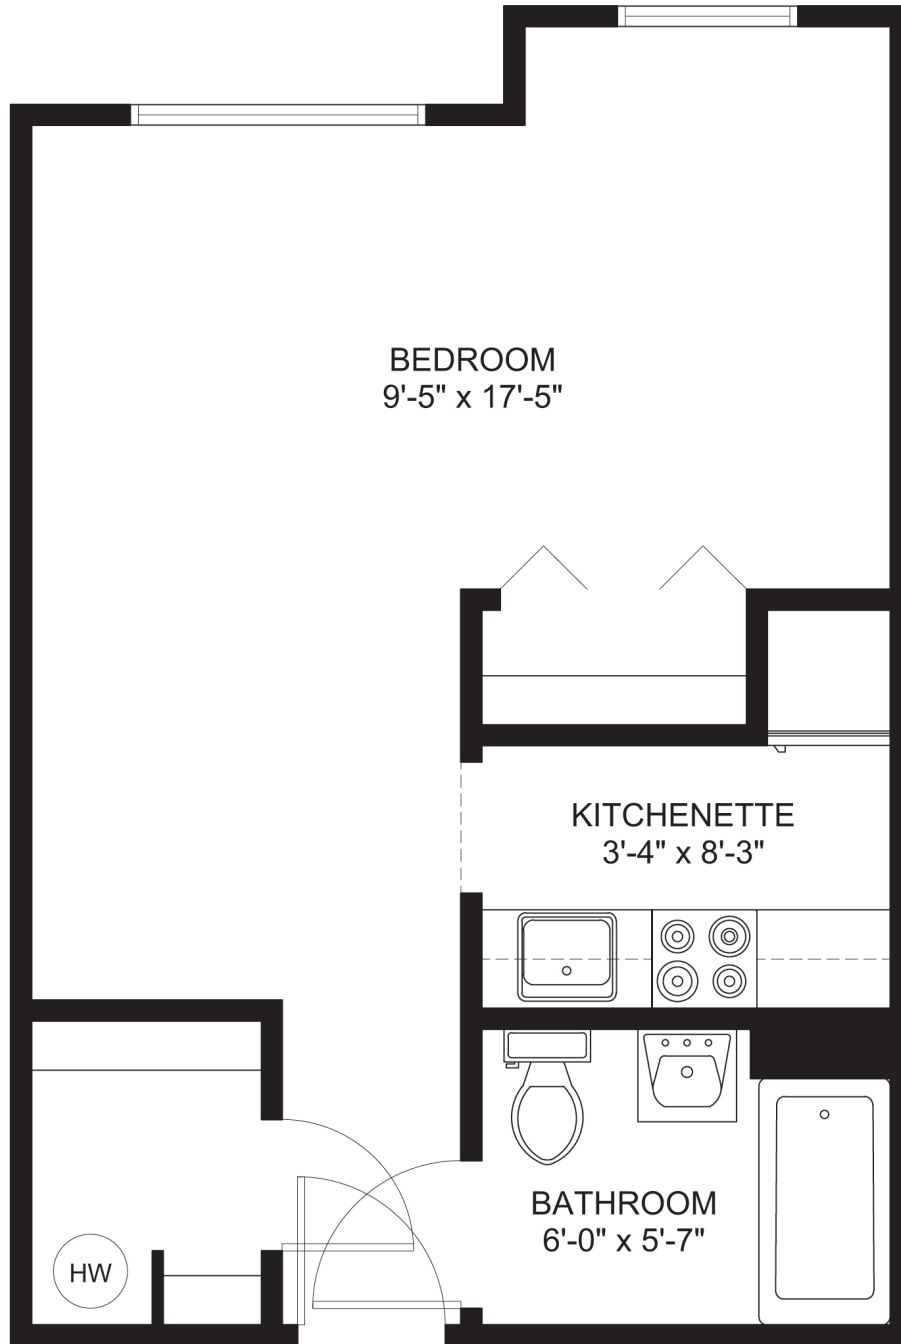

Personal Care Services Neighborhood

Studio Deluxe
250 Square Feet