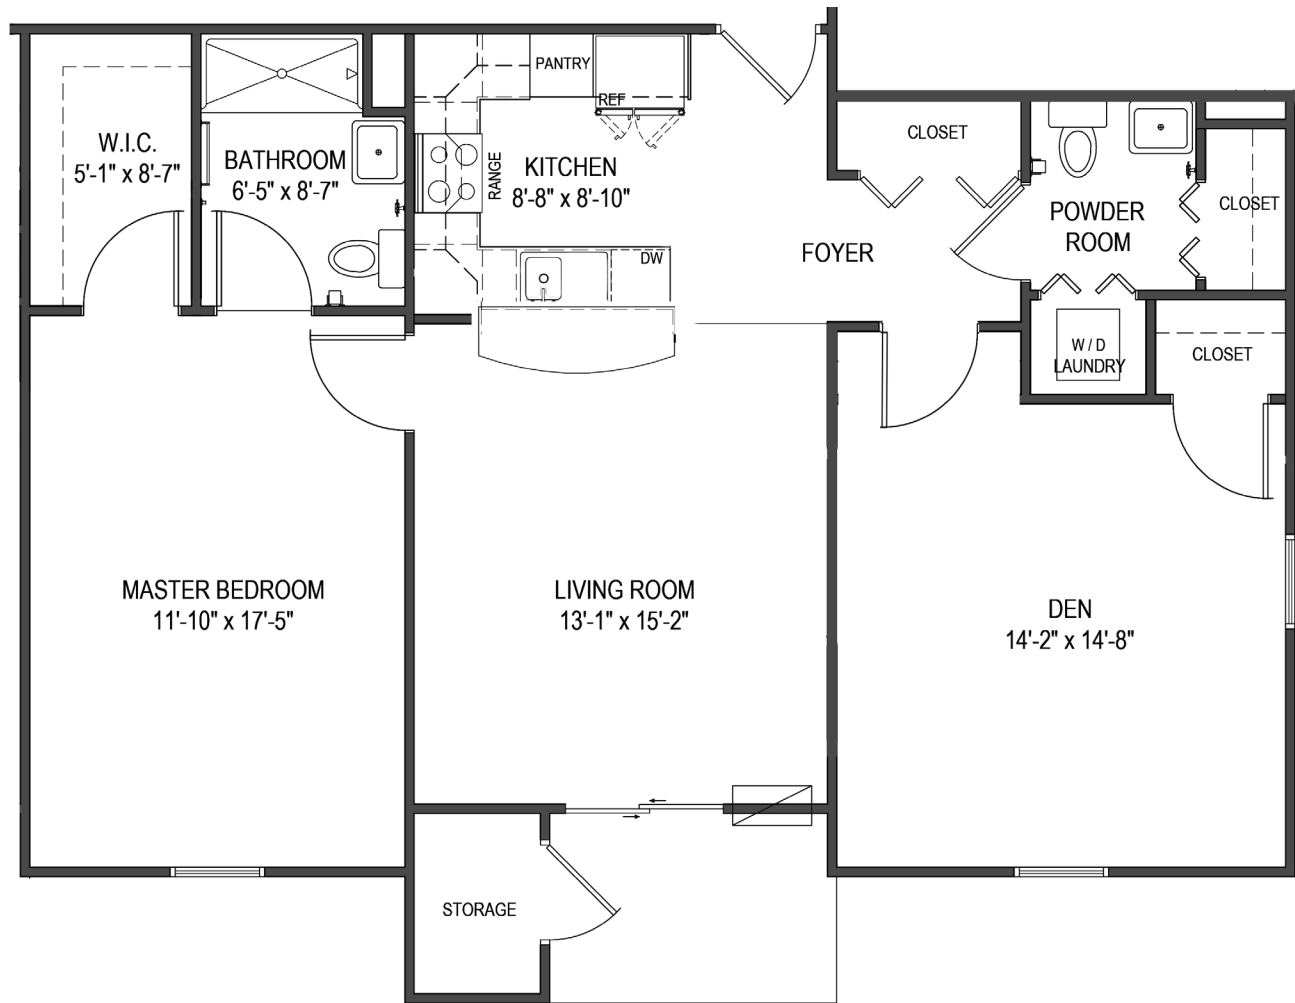

The Hawthorne

1 Bedroom with Den, 1.5 Baths
1,041 Square Feet