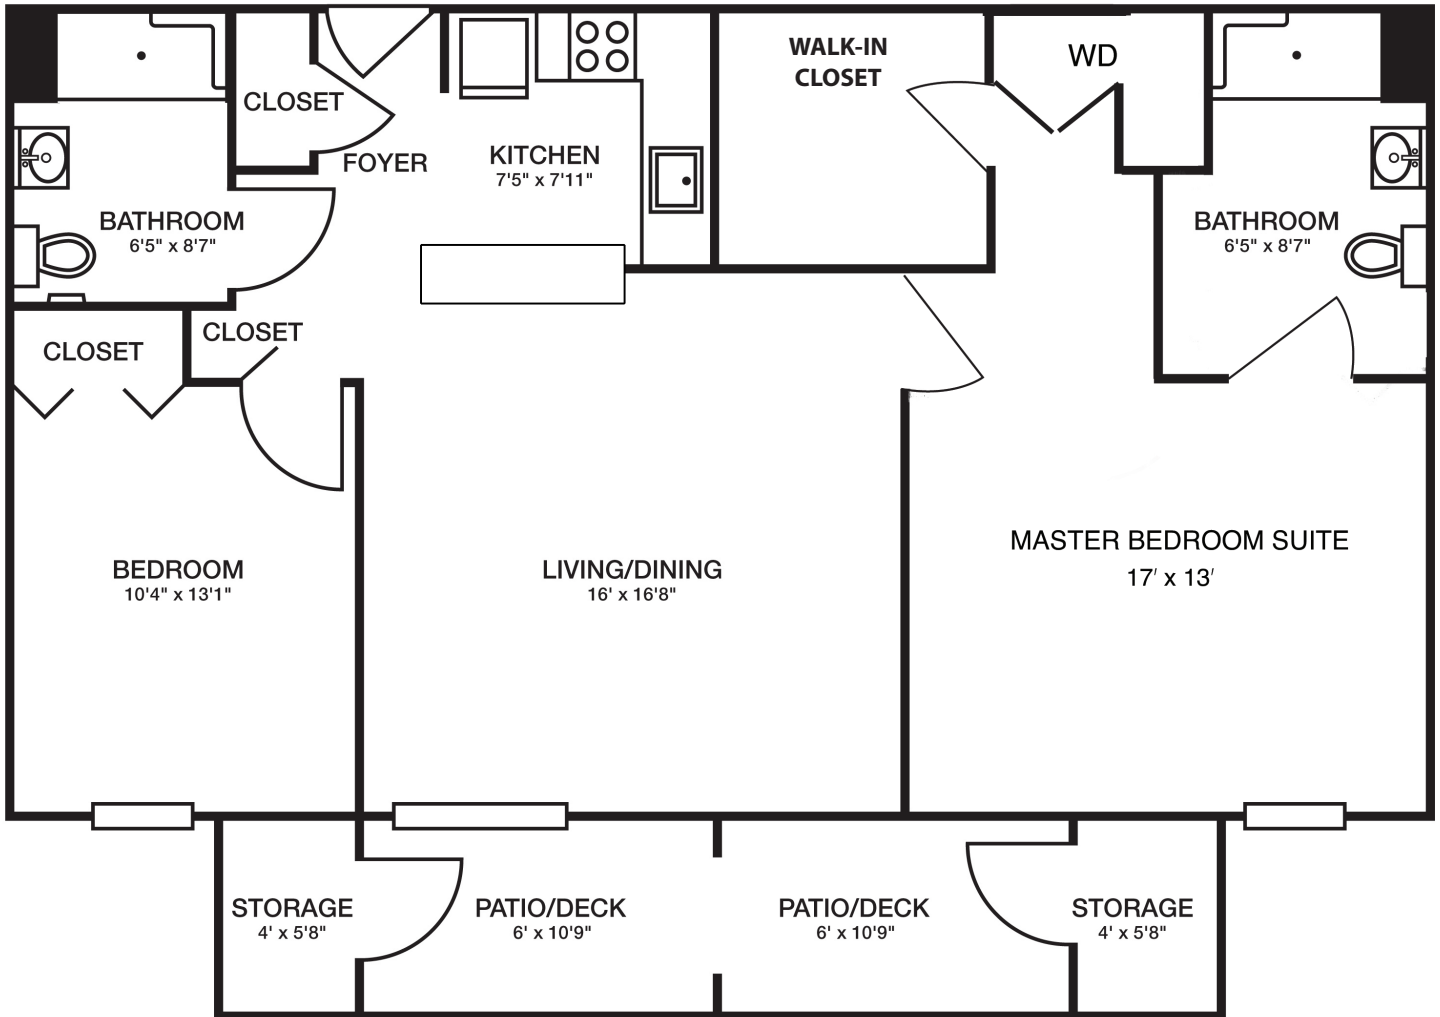

# The Maple

Deluxe 2 Bedroom, 2 Baths  
1,008 Square Feet