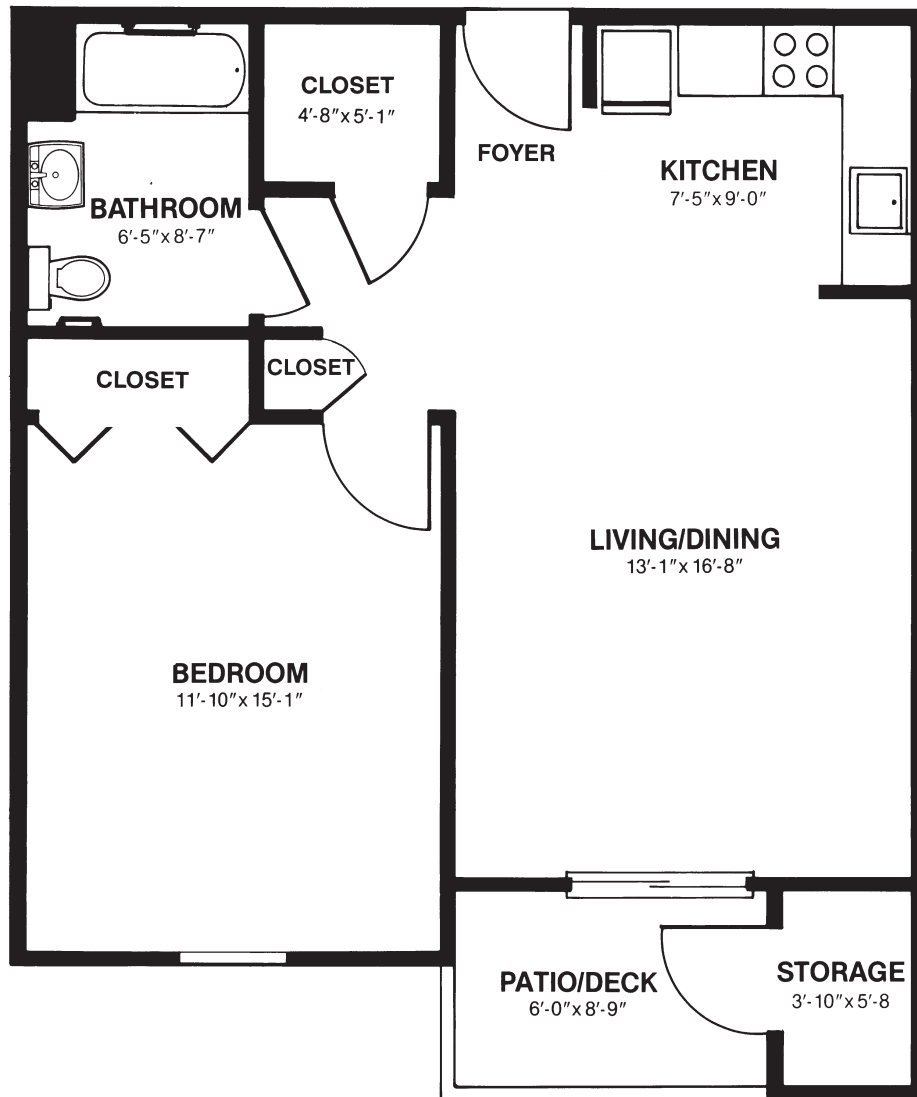

The Laurel

Upgraded 1 Bedroom, 1 Bath
624 Square Feet