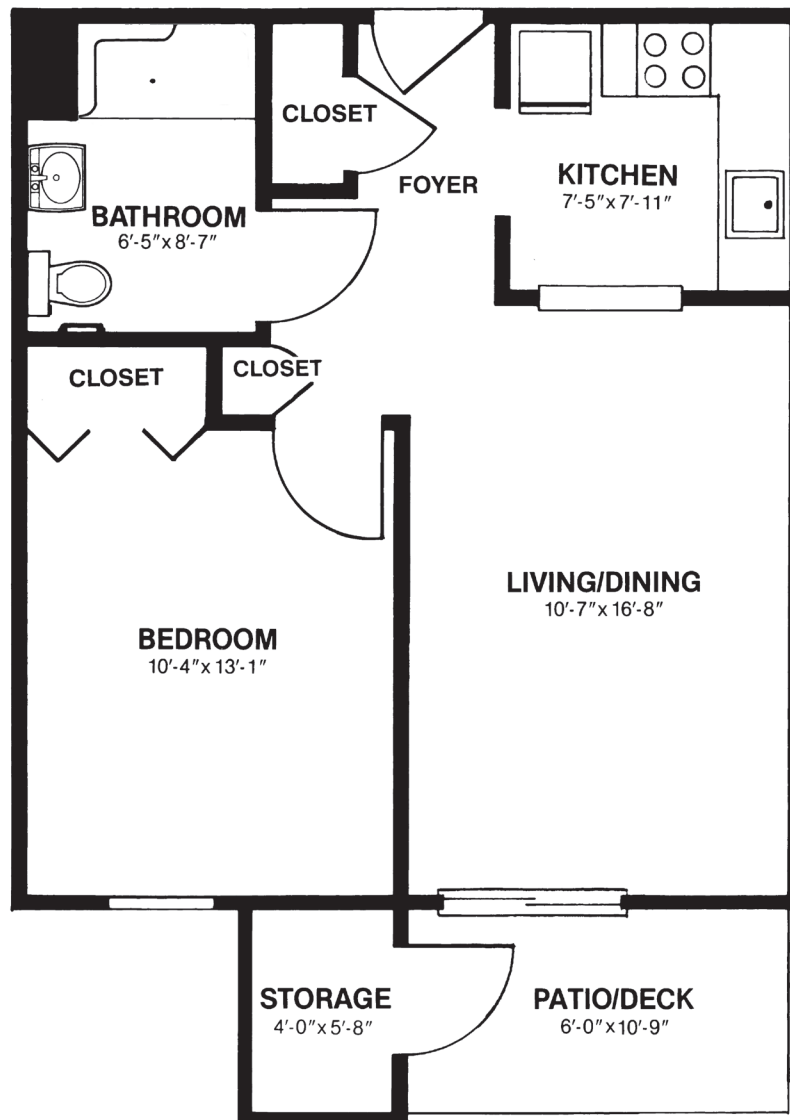

The Juniper

Junior 1 Bedroom, 1 Bath
504 Square Feet