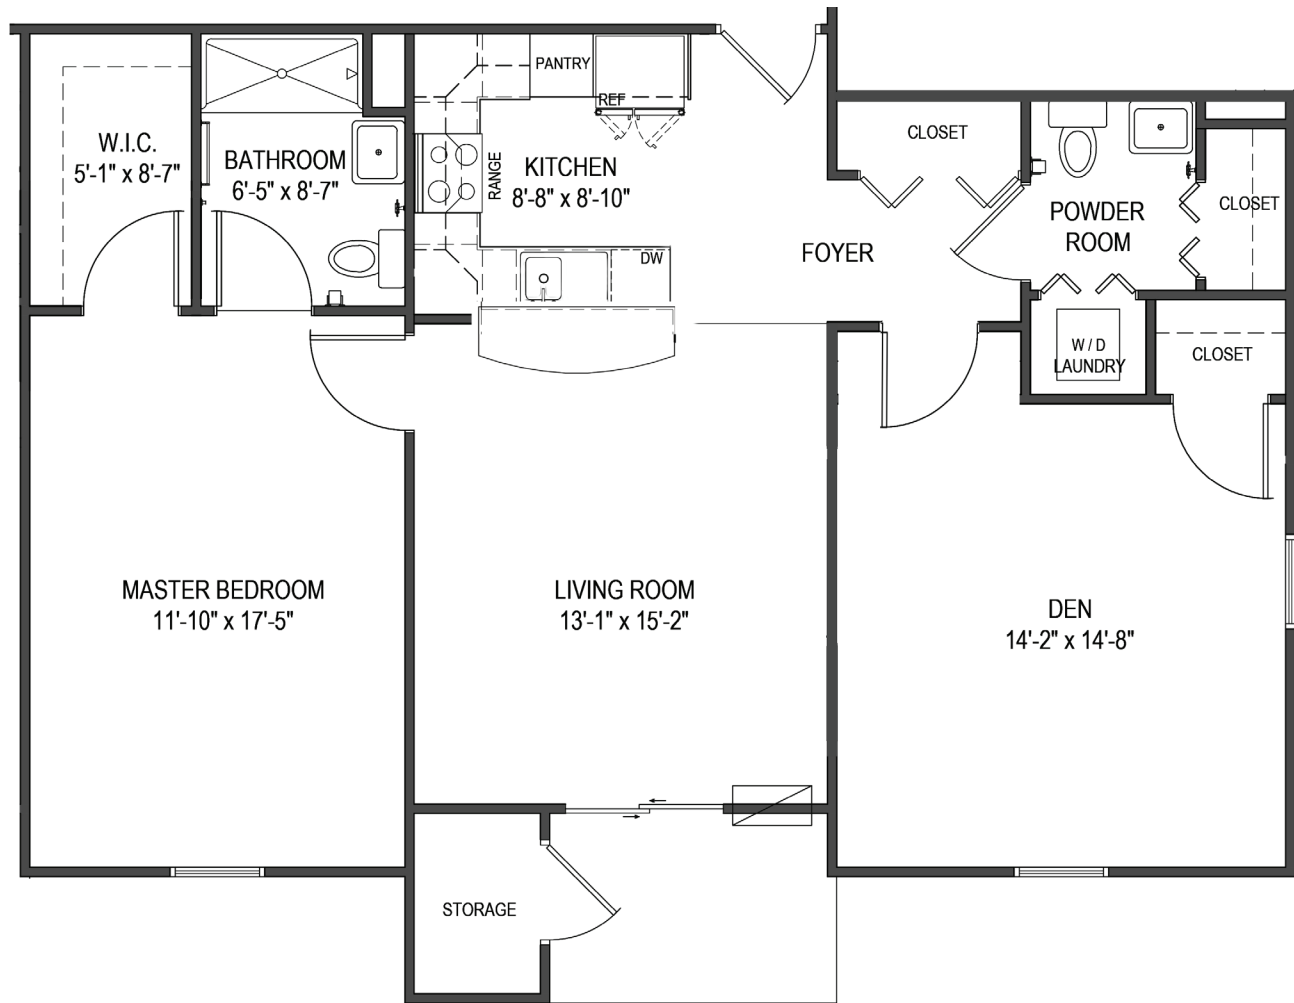

The Hawthorne

1 Bedroom with Den, 1.5 Baths
1,041 Square Feet