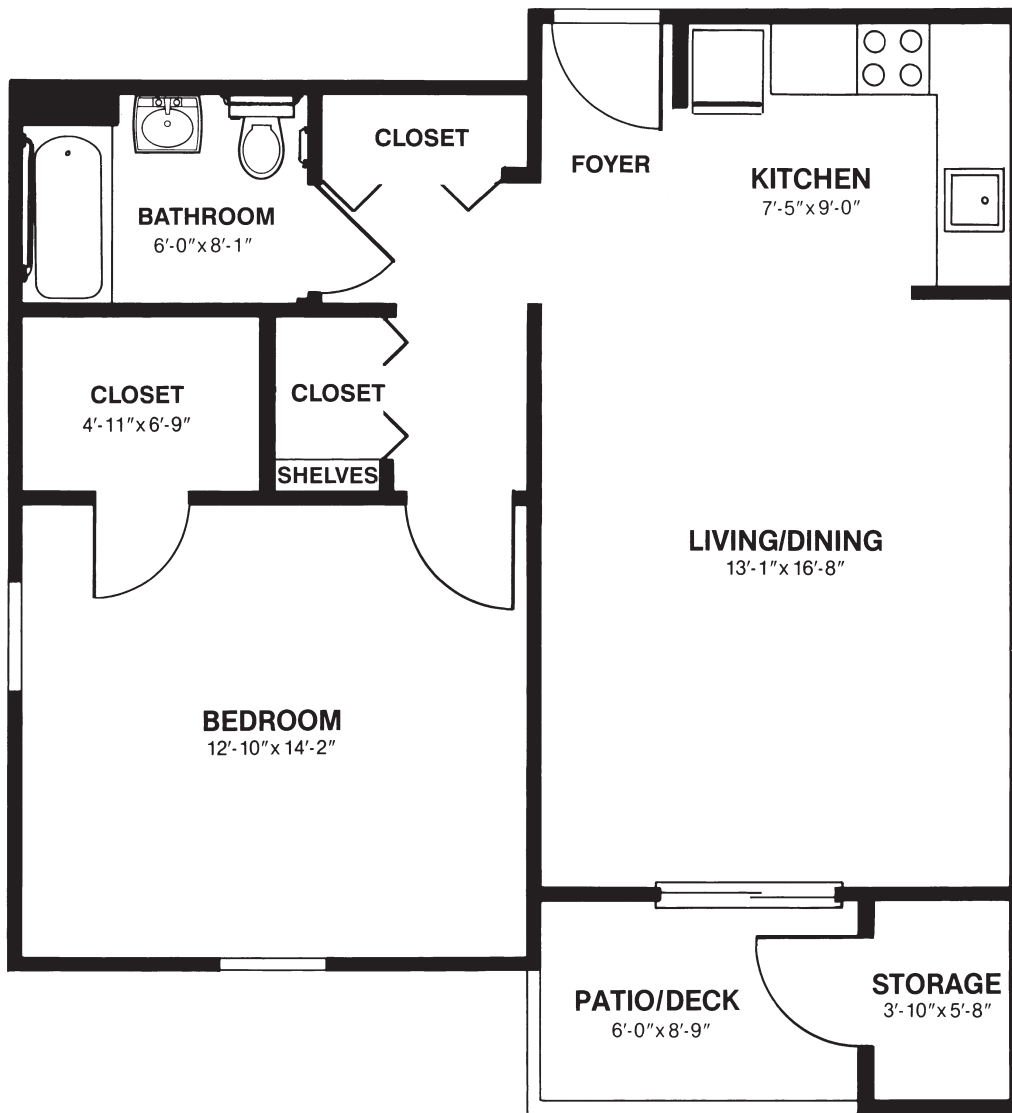

The Dogwood

Upgraded Corner 1 Bedroom, 1 Bath
672 Square Feet