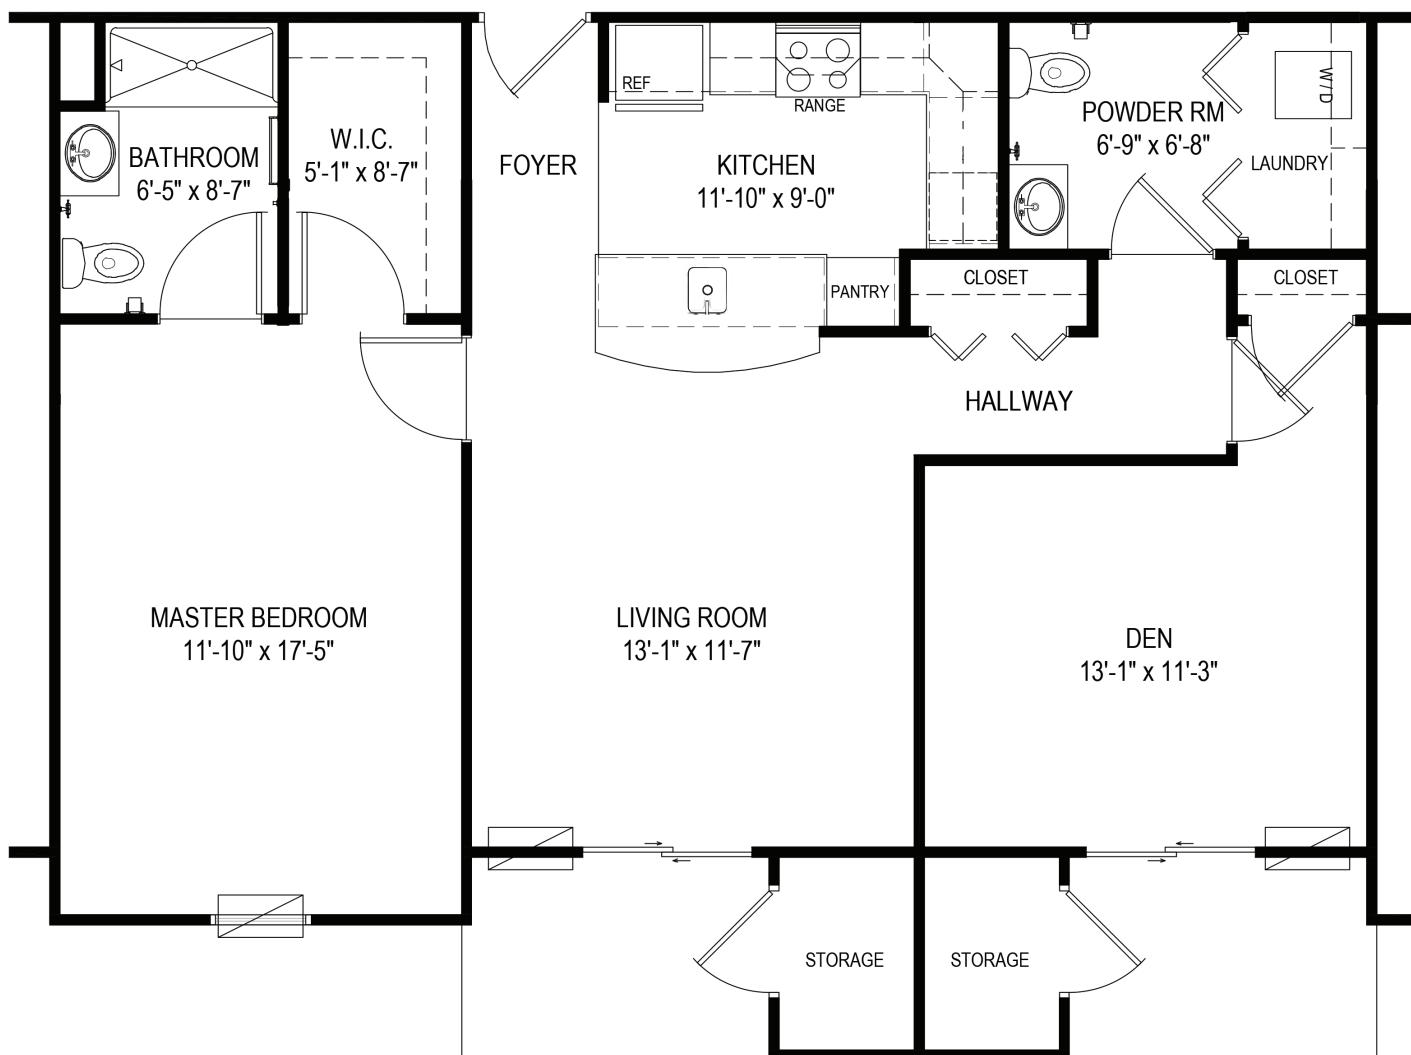

# The Cypress

Upgraded 1 Bedroom with Den, 1.5 Baths  
1,038 Square Feet