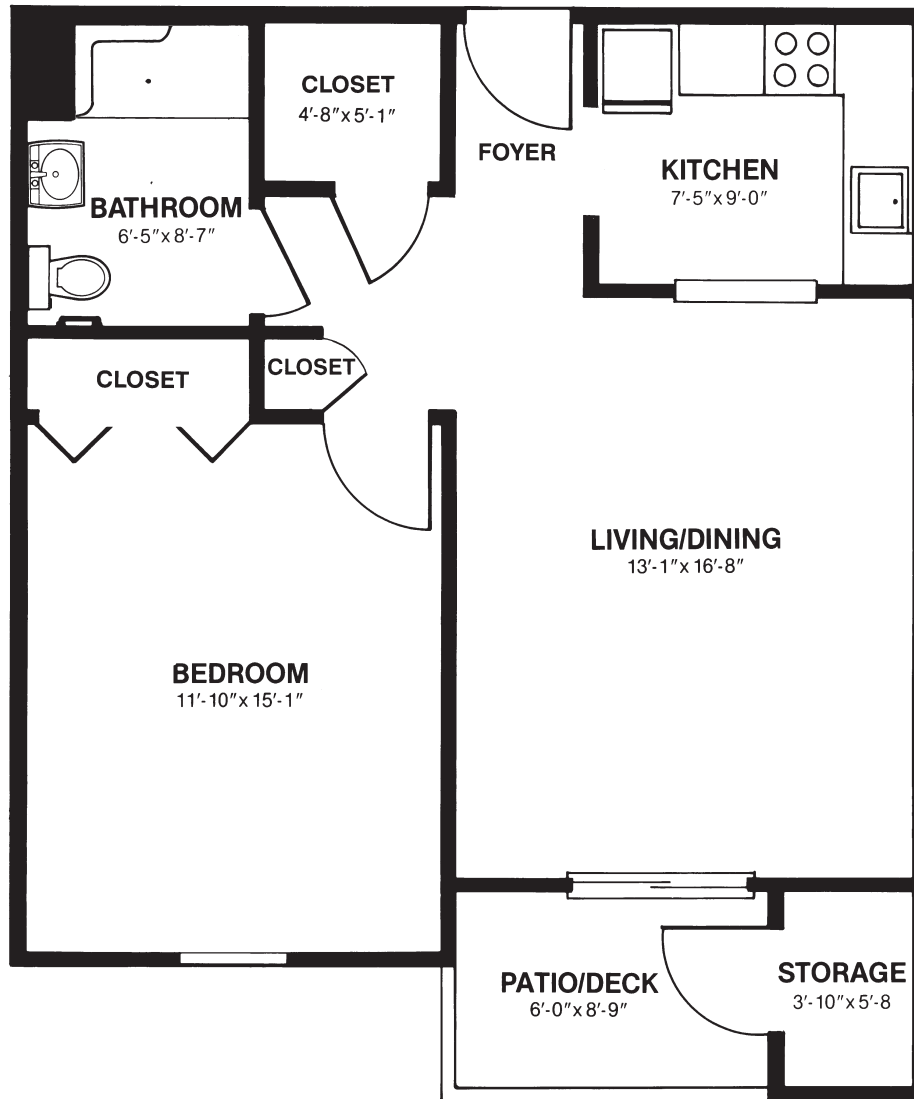

The Bayberry

Deluxe 1 Bedroom, 1 Bath
624 Square Feet