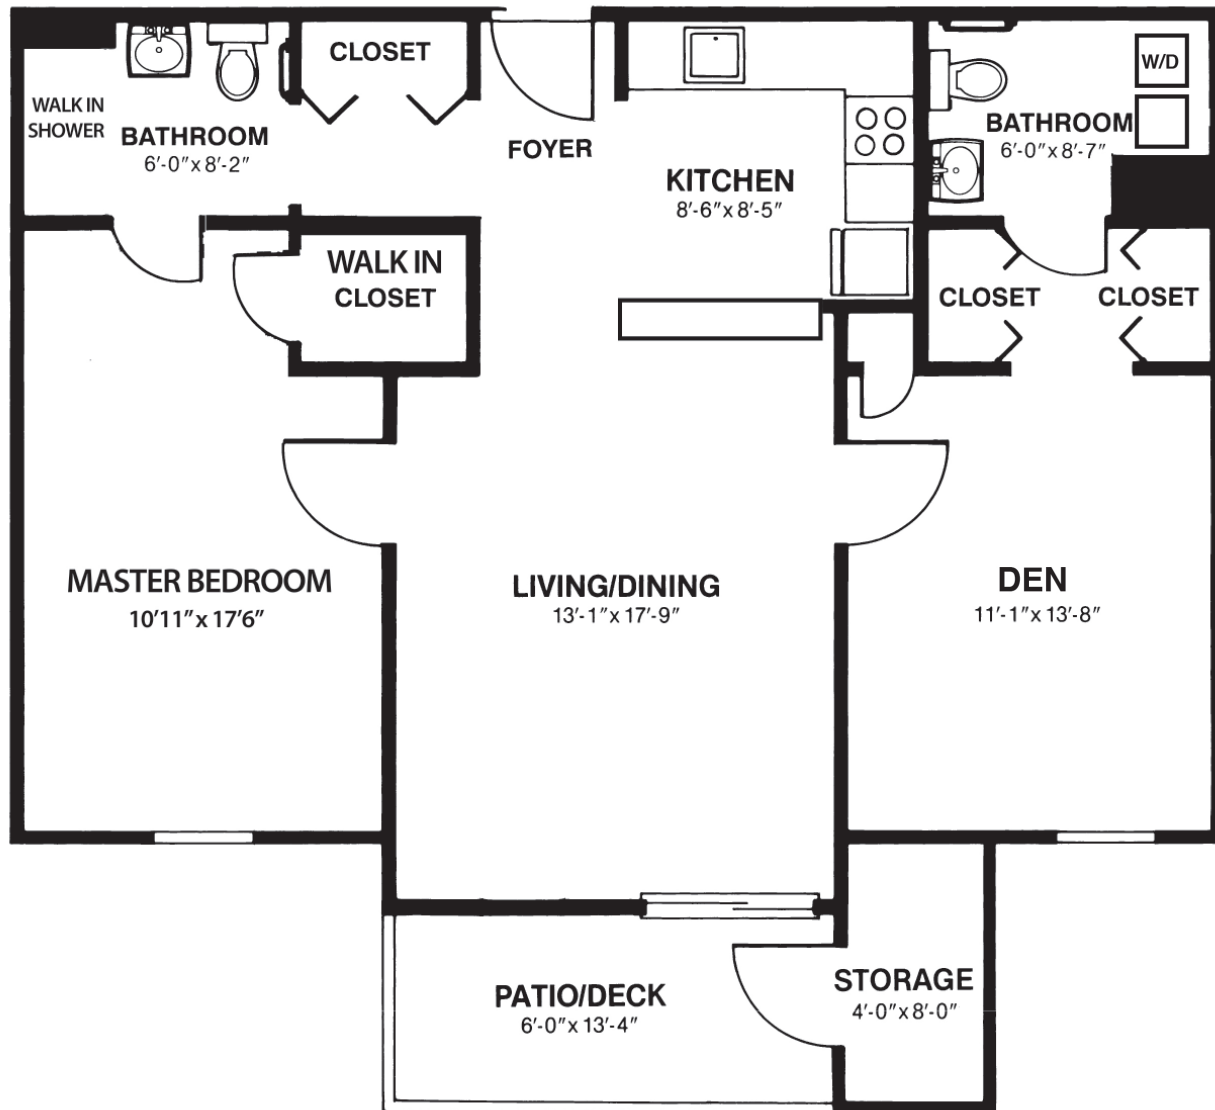

# The Magnolia

Upgraded 1 Bedroom with Den, 1.5 Baths  
888 Square Feet